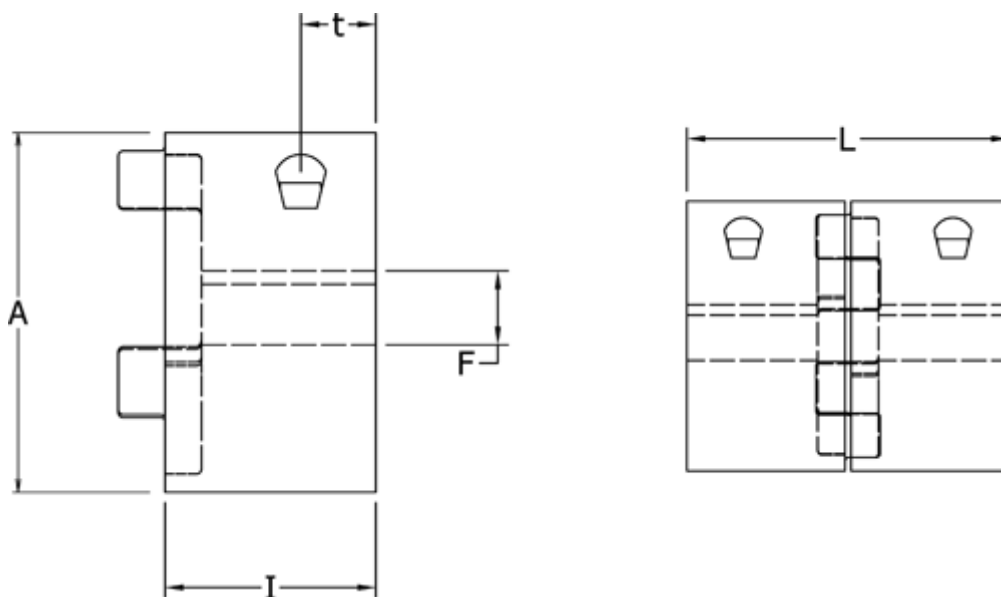

Article number: 3335038M030

Description: Clamping Hub Klonex ES 38/45
ALU Aluminium, Bore 30H7 mm

Measures

A = 80
F = 30
I = 45
L = 114
t = 16.0